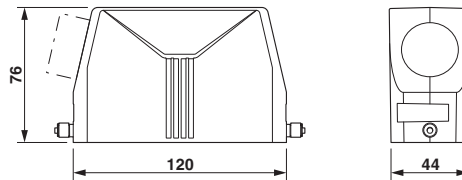

Dimensions

Height	76 mm
Width	44 mm
Length	120 mm

Ambient conditions

Degree of protection of housing (IP)	IP66
	IP69K (ISO 20653:2013-02, with suitable screw connection)
	IP67
Degree of protection of housing (NEMA)	4
	4X
	12
Ambient temperature (operation)	-40 °C ... 125 °C

Housing - HC-STA-B24-HHFS-1STM40-EL-AL - 1412758

Technical data

General

Note	for contact inserts HC-B24, BB46, D64, DD108, HV10/16, M
Size	B24
Housing type	Sleeve housing
Locking type	for single locking latch
No. of cable outlets	1
Cable exit	lateral
Screw connection	none
Type of the screw connection	1x M40
Housing material	Die-cast aluminum, salt water resistant
Housing surface material	Uncoated

Drawings

Dimensional drawing

Dimensional drawing

Classifications

eCl@ss

eCl@ss 5.1	27143424
eCl@ss 6.0	27143423
eCl@ss 8.0	27440202
eCl@ss 9.0	27440202

ETIM

ETIM 5.0	EC000437
----------	----------