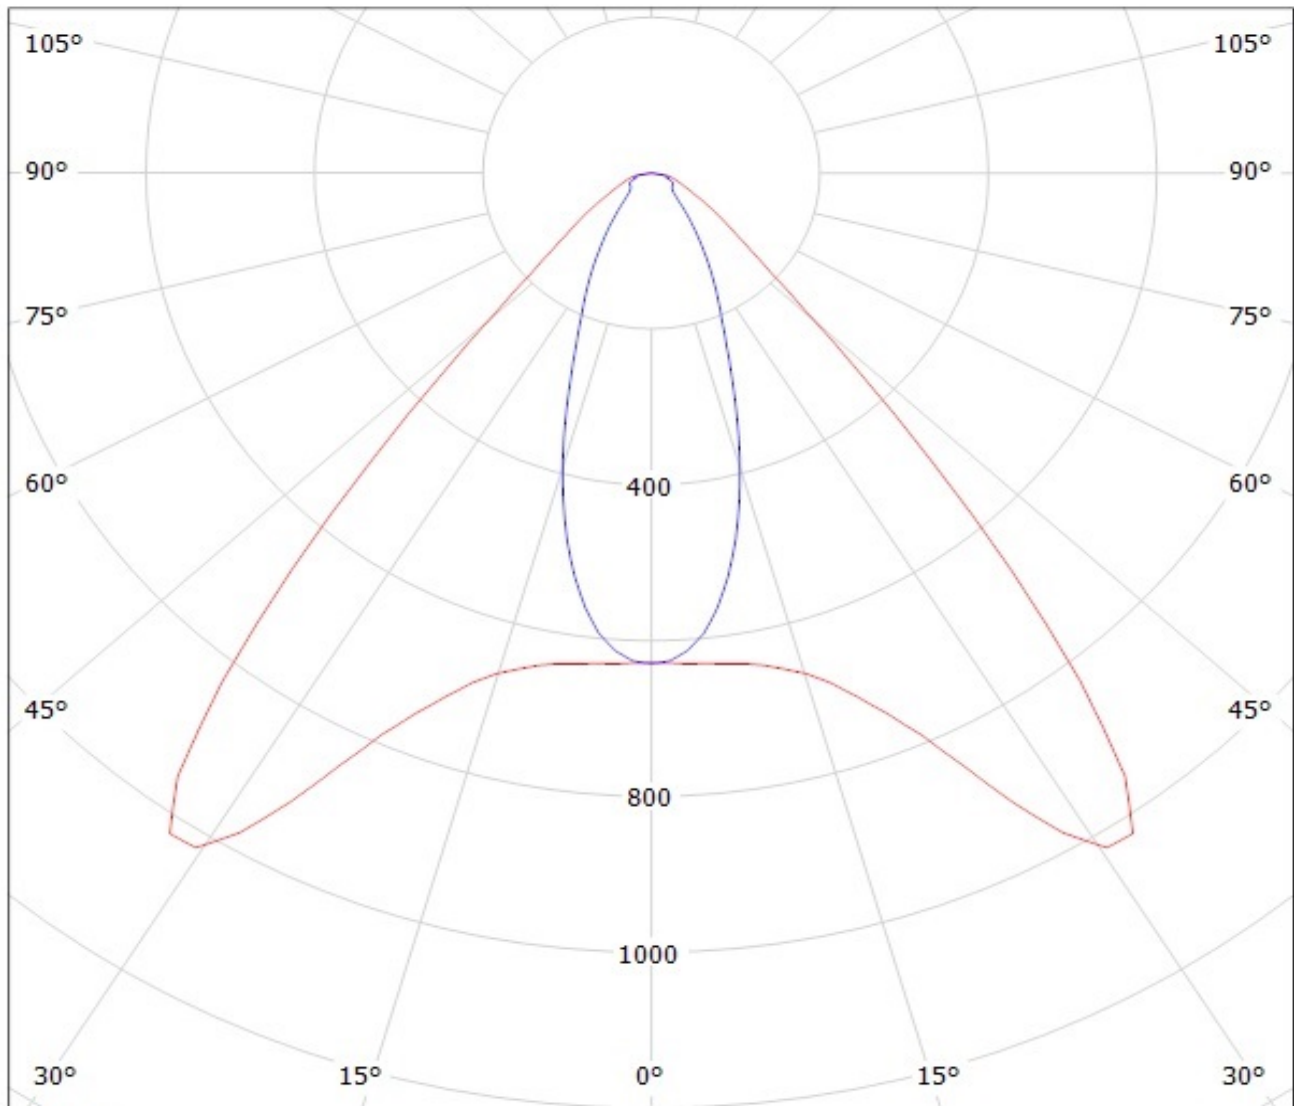

Ledil Oy C10924_Strada-B-XR C10924_Strada-B-XR / LDC (Polar)

Luminaire: Ledil Oy C10924_Strada-B-XR C10924_Strada-B-XR

Lamps: 1 x Cree XR-E (white)

cd/klm

— C0 - C180

— C90 - C270

SIMULATED