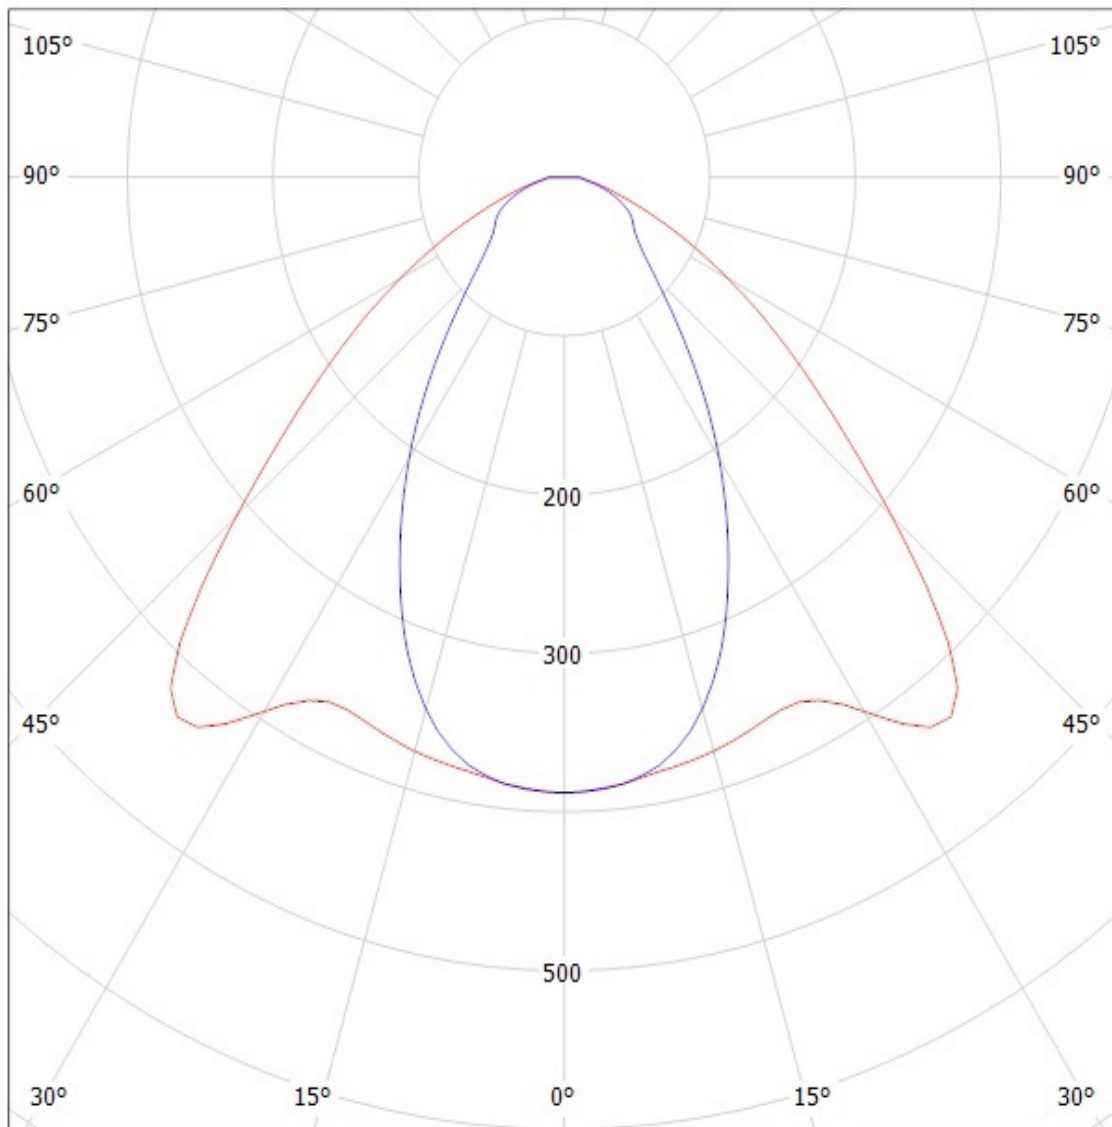

Ledil Oy C11185_Strada-DN-XR C11185_Strada-DN-XR / LDC (Polar)

Luminaire: Ledil Oy C11185_Strada-DN-XR C11185_Strada-DN-XR

Lamps: 1 x Cree XR-E (White)

cd/klm

— C0 - C180 — C90 - C270

SIMULATED