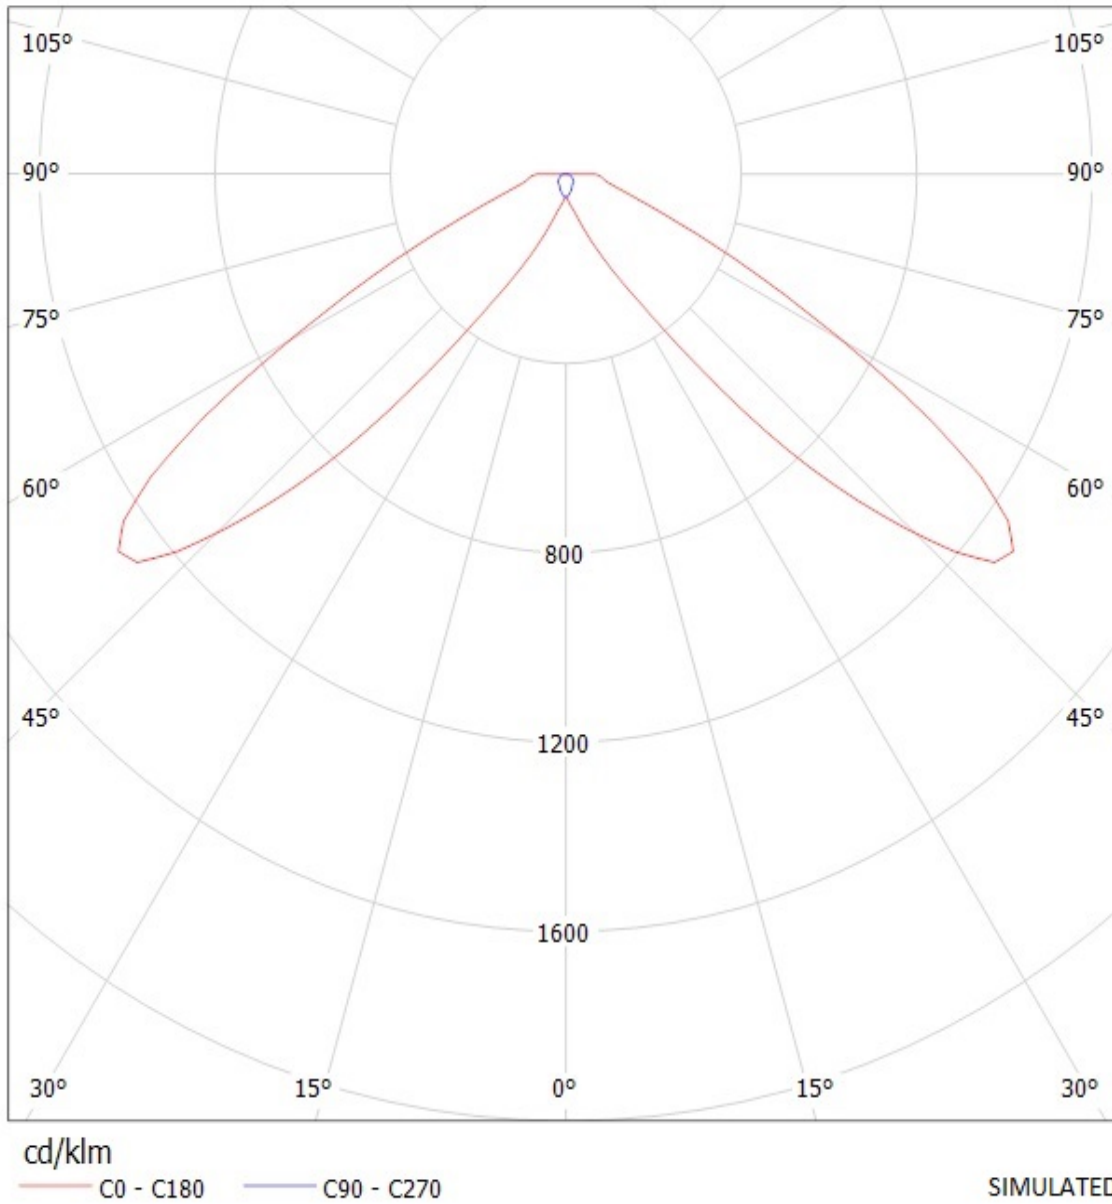

Ledil Oy C10757_Strada-DW-XR C10757_Strada-DW-XR / LDC (Polar)

Luminaire: Ledil Oy C10757_Strada-DW-XR C10757_Strada-DW-XR
Lamps: 1 x Cree XR-E (White)