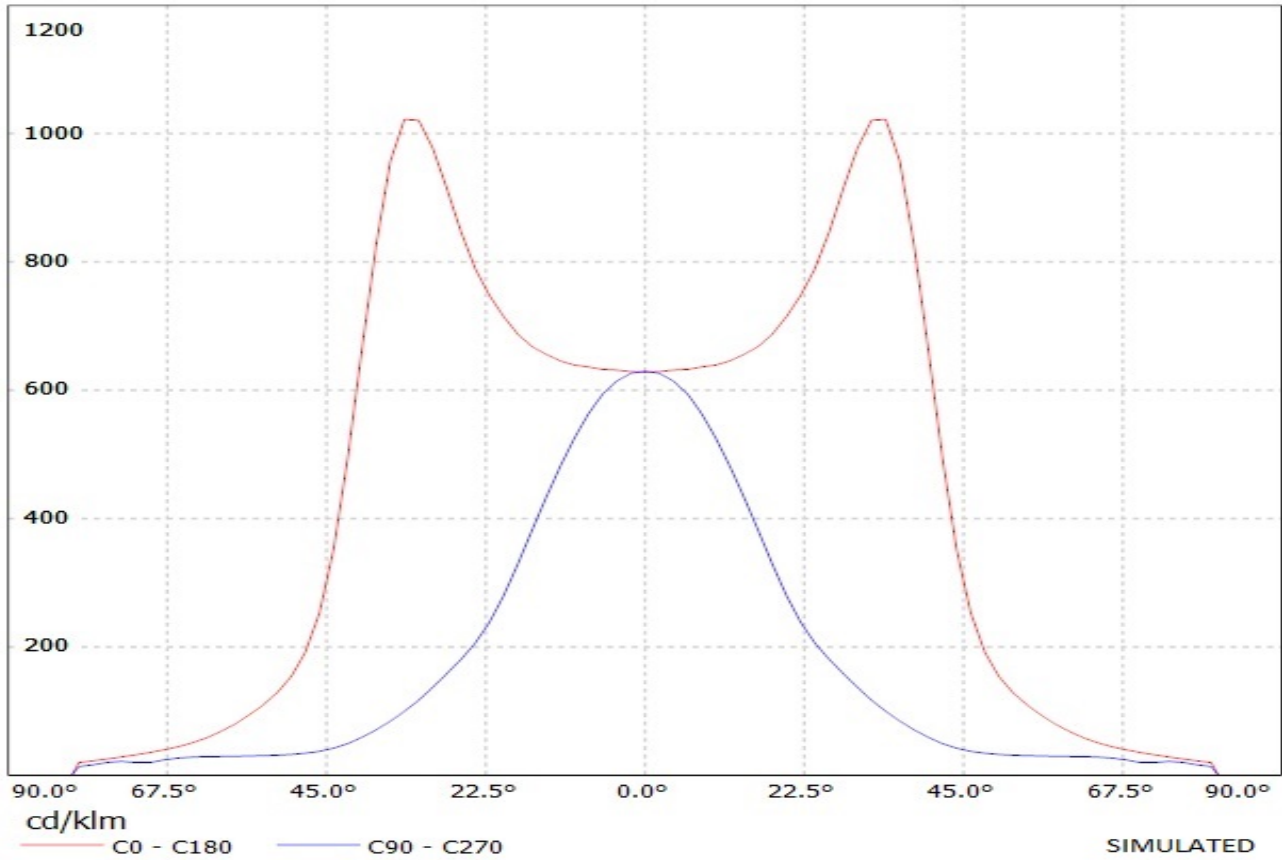

Ledil Oy C10924_Strada-B-XR C10924_Strada-B-XR / LDC (Linear)

Luminaire: Ledil Oy C10924_Strada-B-XR C10924_Strada-B-XR
Lamps: 1 x Cree XR-E (white)