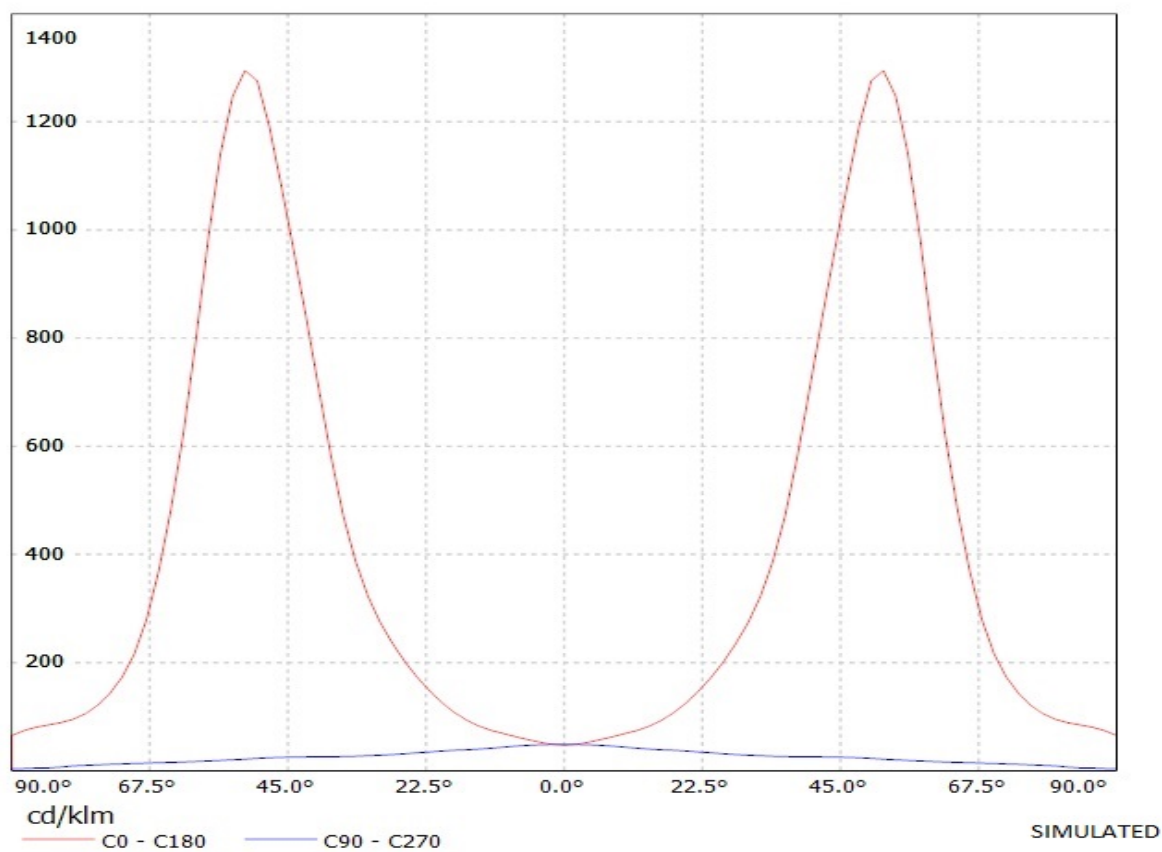

Ledil Oy C10757_Strada-DW-XR C10757_Strada-DW-XR / LDC (Linear)

Luminaire: Ledil Oy C10757_Strada-DW-XR C10757_Strada-DW-XR
Lamps: 1 x Cree XR-E (White)